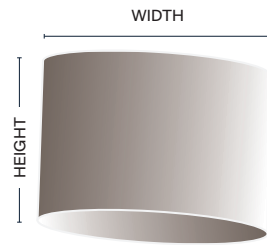

Straight Oval

CODE	WIDTH	DEPTH	HEIGHT
SH-09-OVAL	220mm	125mm	180mm
SH-11-OVAL	295mm	155mm	180mm
SH-13-OVAL	330mm	180mm	215mm
SH-15-OVAL	370mm	215mm	250mm
SH-18-OVAL	450mm	245mm	300mm
SH-20-OVAL	510mm	250mm	305mm
SH-24-OVAL	610mm	250mm	250mm