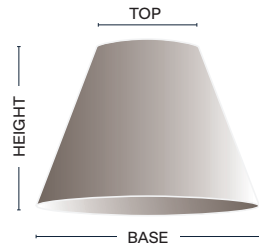

**Suitable for diffuser*

Thin Drum

CODE	BASE	TOP	HEIGHT
SH-10-THDR	250mm	250mm	130mm
SH-12-THDR	305mm	305mm	150mm
SH-14-THDR	355mm	355mm	165mm
SH-16-THDR*	405mm	405mm	200mm
SH-18-THDR*	460mm	460mm	200mm
SH-20-THDR*	510mm	510mm	200mm
SH-22-THDR*	560mm	560mm	200mm
SH-24-THDR*	610mm	610mm	200mm
SH-26-THDR*	660mm	660mm	200mm
SH-28-THDR*	715mm	715mm	200mm
SH-32-THDR*	815mm	815mm	200mm

**Suitable for diffuser*

Tall Drum

CODE	BASE	TOP	HEIGHT
SH-04-TLDR	100mm	100mm	200mm
SH-05-TLDR	125mm	125mm	205mm
SH-06-TLDR	150mm	150mm	255mm
SH-08-TLDR	205mm	205mm	305mm
SH-10-TLDR	250mm	250mm	355mm
SH-12-TLDR	305mm	305mm	405mm
SH-14-TLDR	355mm	355mm	455mm

Empire

CODE	BASE	TOP	HEIGHT
SH-05-EMPI*	125mm	75mm	110mm
SH-06-EMPI*	150mm	100mm	130mm
SH-08-EMPI	205mm	100mm	160mm
SH-09-EMPI	230mm	100mm	160mm
SH-10-EMPI	250mm	125mm	180mm
SH-12-EMPI	305mm	150mm	190mm
SH-14-EMPI	355mm	180mm	220mm
SH-16-EMPI	405mm	205mm	240mm
SH-18-EMPI	460mm	225mm	260mm
SH-20-EMPI	510mm	250mm	270mm
SH-22-EMPI	560mm	275mm	305mm
SH-24-EMPI	610mm	350mm	360mm
SH-26-EMPI	660mm	400mm	390mm
SH-28-EMPI	715mm	400mm	410mm