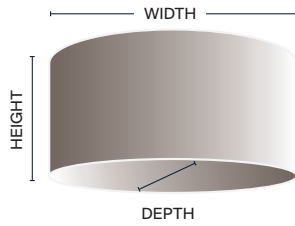

**Suitable for diffuser*

Straight Rectangle

CODE	LENGTH	DEPTH	HEIGHT
SH-06-STRC	150mm	100mm	230mm
SH-08-STRC	205mm	150mm	230mm
SH-10-STRC	255mm	130mm	180mm
SH-12-STRC	305mm	150mm	200mm
SH-14-STRC	355mm	180mm	180mm
SH-16-STRC	405mm	210mm	205mm
SH-18-STRC	460mm	230mm	230mm
SH-20-STRC	510mm	180mm	255mm
SH-22-STRC	560mm	280mm	280mm
SH-24-STRC	610mm	255mm	250mm

Straight Square

CODE	LENGTH	DEPTH	HEIGHT
SH-06-STSQ	155mm	155mm	155mm
SH-08-STSQ	205mm	205mm	205mm
SH-10-STSQ	255mm	255mm	255mm
SH-12-STSQ	305mm	305mm	305mm
SH-14-STSQ	360mm	360mm	360mm
SH-16-STSQ	405mm	405mm	405mm

Crescent

CODE	LENGTH	DEPTH	HEIGHT
SH-08-CRES	200mm	100mm	155mm
SH-10-CRES	260mm	125mm	180mm
SH-12-CRES	315mm	150mm	180mm
SH-14-CRES	360mm	180mm	190mm
SH-16-CRES	405mm	190mm	215mm

Bubble Oval

CODE	WIDTH	DEPTH	HEIGHT
SH-08-BUOV	205mm	135mm	170mm
SH-10-BUOV	255mm	165mm	180mm
SH-12-BUOV	305mm	205mm	200mm
SH-14-BUOV	350mm	230mm	230mm
SH-16-BUOV	400mm	265mm	250mm
SH-18-BUOV	455mm	290mm	280mm