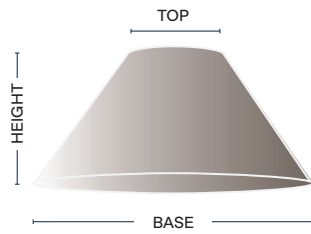

Coolie

CODE	BASE	TOP	HEIGHT
SH-10-COOL	250mm	80mm	120mm
SH-12-COOL	305mm	100mm	150mm
SH-14-COOL	360mm	115mm	175mm
SH-16-COOL	400mm	145mm	200mm
SH-18-COOL	460mm	150mm	230mm
SH-20-COOL	510mm	180mm	260mm
SH-22-COOL	560mm	205mm	290mm
SH-24-COOL	610mm	205mm	305mm