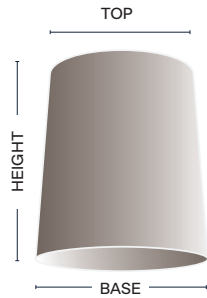

Tall French Drum

CODE	BASE	TOP	HEIGHT
SH-04-TFRD	100mm	75mm	190mm
SH-06-TFRD	155mm	100mm	200mm
SH-08-TFRD	205mm	155mm	250mm
SH-10-TFRD	250mm	205mm	255mm
SH-12-TFRD	305mm	250mm	300mm
SH-14-TFRD	355mm	305mm	380mm
SH-16-TFRD	405mm	355mm	420mm
SH-18-TFRD	460mm	405mm	460mm