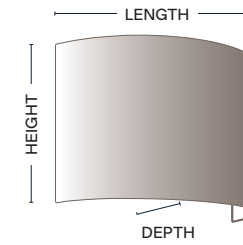

**Suitable for diffuser*

Roman Drum

CODE	BASE	TOP	HEIGHT
SH-06-RMDR	155mm	130mm	140mm
SH-08-RMDR	205mm	180mm	165mm
SH-10-RMDR	255mm	230mm	185mm
SH-12-RMDR	305mm	280mm	210mm
SH-14-RMDR	355mm	330mm	240mm
SH-16-RMDR*	405mm	380mm	260mm
SH-18-RMDR*	460mm	430mm	285mm
SH-20-RMDR*	510mm	480mm	310mm

**Suitable for diffuser*

Straight Rectangle

CODE	LENGTH	DEPTH	HEIGHT
SH-06-STRC	150mm	100mm	230mm
SH-08-STRC	205mm	150mm	230mm
SH-10-STRC	255mm	130mm	180mm
SH-12-STRC	305mm	150mm	200mm
SH-14-STRC	355mm	180mm	180mm
SH-16-STRC	405mm	210mm	205mm
SH-18-STRC	460mm	230mm	230mm
SH-20-STRC	510mm	180mm	255mm
SH-22-STRC	560mm	280mm	280mm
SH-24-STRC	610mm	255mm	250mm

Straight Square

CODE	LENGTH	DEPTH	HEIGHT
SH-06-STSQ	155mm	155mm	155mm
SH-08-STSQ	205mm	205mm	205mm
SH-10-STSQ	255mm	255mm	255mm
SH-12-STSQ	305mm	305mm	305mm
SH-14-STSQ	360mm	360mm	360mm
SH-16-STSQ	405mm	405mm	405mm

Crescent

CODE	LENGTH	DEPTH	HEIGHT
SH-08-CRES	200mm	100mm	155mm
SH-10-CRES	260mm	125mm	180mm
SH-12-CRES	315mm	150mm	180mm
SH-14-CRES	360mm	180mm	190mm
SH-16-CRES	405mm	190mm	215mm

Bubble Oval

CODE	WIDTH	DEPTH	HEIGHT
SH-08-BUOV	205mm	135mm	170mm
SH-10-BUOV	255mm	165mm	180mm
SH-12-BUOV	305mm	205mm	200mm
SH-14-BUOV	350mm	230mm	230mm
SH-16-BUOV	400mm	265mm	250mm
SH-18-BUOV	455mm	290mm	280mm