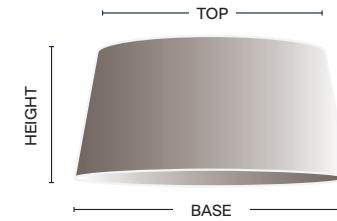

French Drum

CODE	BASE	TOP	HEIGHT
SH-10-FRDR	255mm	205mm	130mm
SH-12-FRDR	305mm	250mm	135mm
SH-14-FRDR	355mm	305mm	160mm
SH-16-FRDR*	405mm	355mm	180mm
SH-18-FRDR*	460mm	405mm	220mm
SH-20-FRDR*	510mm	460mm	250mm
SH-24-FRDR*	610mm	560mm	305mm

*Suitable for diffuser