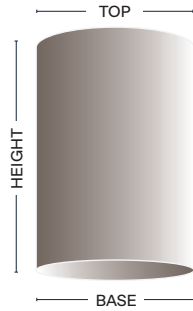

Tall Drum Pendant

CODE	BASE	TOP	HEIGHT	LAMPS
PD-TLDR-008	205mm	205mm	410mm	1 x E14
PD-TLDR-010	250mm	250mm	460mm	1 x E27
PD-TLDR-012	305mm	305mm	510mm	1 x E27
PD-TLDR-014	355mm	355mm	510mm	1 x E27
PD-TLDR-016	405mm	405mm	660mm	1 x E27

Diffuser not available. Suspension not required.