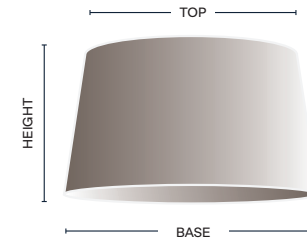

French Drum Pendant

CODE	BASE	TOP	HEIGHT	LAMPS
PD-FRDR-024	610mm	510mm	320mm	1 x E27
PD-FRDR-028*	710mm	610mm	360mm	3 x E27
PD-FRDR-036*	920mm	130mm	140mm	3 x E27

*Suspension required on shades sized 28" and above