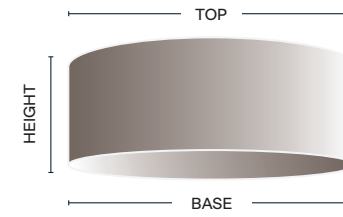

Medium Drum

CODE	BASE	TOP	HEIGHT
SH-04-MEDR	100mm	100mm	130mm
SH-06-MEDR	150mm	150mm	150mm
SH-08-MEDR	205mm	205mm	230mm
SH-10-MEDR	250mm	250mm	255mm
SH-12-MEDR	305mm	305mm	280mm
SH-14-MEDR	355mm	355mm	305mm
SH-16-MEDR*	405mm	405mm	330mm
SH-18-MEDR*	460mm	460mm	355mm
SH-20-MEDR*	510mm	510mm	380mm
SH-22-MEDR*	560mm	560mm	400mm
SH-24-MEDR*	610mm	610mm	430mm

**Suitable for diffuser*

Heathfield&Co

Flat Drum

CODE	BASE	TOP	HEIGHT
SH-08-FLDR	205mm	205mm	130mm
SH-10-FLDR	250mm	250mm	155mm
SH-12-FLDR	305mm	305mm	180mm
SH-14-FLDR	355mm	355mm	200mm
SH-16-FLDR*	405mm	405mm	230mm
SH-18-FLDR*	460mm	460mm	250mm
SH-20-FLDR*	510mm	510mm	280mm
SH-22-FLDR*	560mm	560mm	305mm
SH-24-FLDR*	610mm	610mm	330mm
SH-26-FLDR*	660mm	660mm	355mm
SH-28-FLDR*	715mm	715mm	380mm
SH-32-FLDR*	815mm	815mm	400mm

**Suitable for diffuser*

Thin Drum

CODE	BASE	TOP	HEIGHT
SH-10-THDR	250mm	250mm	130mm
SH-12-THDR	305mm	305mm	150mm
SH-14-THDR	355mm	355mm	165mm
SH-16-THDR*	405mm	405mm	200mm
SH-18-THDR*	460mm	460mm	200mm
SH-20-THDR*	510mm	510mm	200mm
SH-22-THDR*	560mm	560mm	200mm
SH-24-THDR*	610mm	610mm	200mm
SH-26-THDR*	660mm	660mm	200mm
SH-28-THDR*	715mm	715mm	200mm
SH-32-THDR*	815mm	815mm	200mm