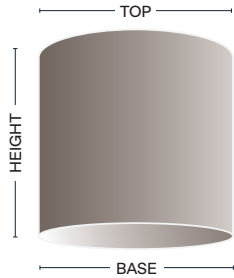

Medium Drum

CODE	BASE	TOP	HEIGHT
SH-04-MEDR	100mm	100mm	130mm
SH-06-MEDR	150mm	150mm	150mm
SH-08-MEDR	205mm	205mm	230mm
SH-10-MEDR	250mm	250mm	255mm
SH-12-MEDR	305mm	305mm	280mm
SH-14-MEDR	355mm	355mm	305mm
SH-16-MEDR*	405mm	405mm	330mm
SH-18-MEDR*	460mm	460mm	355mm
SH-20-MEDR*	510mm	510mm	380mm
SH-22-MEDR*	560mm	560mm	400mm
SH-24-MEDR*	610mm	610mm	430mm

**Suitable for diffuser*

Heathfield&Co

Flat Drum

CODE	BASE	TOP	HEIGHT
SH-08-FLDR	205mm	205mm	130mm
SH-10-FLDR	250mm	250mm	155mm
SH-12-FLDR	305mm	305mm	180mm
SH-14-FLDR	355mm	355mm	200mm
SH-16-FLDR*	405mm	405mm	230mm
SH-18-FLDR*	460mm	460mm	250mm
SH-20-FLDR*	510mm	510mm	280mm
SH-22-FLDR*	560mm	560mm	305mm
SH-24-FLDR*	610mm	610mm	330mm
SH-26-FLDR*	660mm	660mm	355mm
SH-28-FLDR*	715mm	715mm	380mm
SH-32-FLDR*	815mm	815mm	400mm