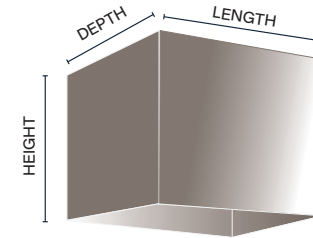

**Suitable for diffuser*

Roman Drum

CODE	BASE	TOP	HEIGHT
SH-06-RMDR	155mm	130mm	140mm
SH-08-RMDR	205mm	180mm	165mm
SH-10-RMDR	255mm	230mm	185mm
SH-12-RMDR	305mm	280mm	210mm
SH-14-RMDR	355mm	330mm	240mm
SH-16-RMDR*	405mm	380mm	260mm
SH-18-RMDR*	460mm	430mm	285mm
SH-20-RMDR*	510mm	480mm	310mm

**Suitable for diffuser*

Straight Rectangle

CODE	LENGTH	DEPTH	HEIGHT
SH-06-STRC	150mm	100mm	230mm
SH-08-STRC	205mm	150mm	230mm
SH-10-STRC	255mm	130mm	180mm
SH-12-STRC	305mm	150mm	200mm
SH-14-STRC	355mm	180mm	180mm
SH-16-STRC	405mm	210mm	205mm
SH-18-STRC	460mm	230mm	230mm
SH-20-STRC	510mm	180mm	255mm
SH-22-STRC	560mm	280mm	280mm
SH-24-STRC	610mm	255mm	250mm

Straight Square

CODE	LENGTH	DEPTH	HEIGHT
SH-06-STSQ	155mm	155mm	155mm
SH-08-STSQ	205mm	205mm	205mm
SH-10-STSQ	255mm	255mm	255mm
SH-12-STSQ	305mm	305mm	305mm
SH-14-STSQ	360mm	360mm	360mm
SH-16-STSQ	405mm	405mm	405mm

Crescent

CODE	LENGTH	DEPTH	HEIGHT
SH-08-CRES	200mm	100mm	155mm
SH-10-CRES	260mm	125mm	180mm
SH-12-CRES	315mm	150mm	180mm
SH-14-CRES	360mm	180mm	190mm
SH-16-CRES	405mm	190mm	215mm

Bubble Oval

CODE	WIDTH	DEPTH	HEIGHT
SH-08-BUOV	205mm	135mm	170mm
SH-10-BUOV	255mm	165mm	180mm
SH-12-BUOV	305mm	205mm	200mm
SH-14-BUOV	350mm	230mm	230mm
SH-16-BUOV	400mm	265mm	250mm
SH-18-BUOV	455mm	290mm	280mm