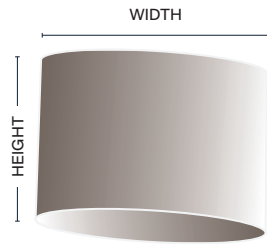

Sloped Oval

CODE	BASE	TOP	DEPTH	HEIGHT
SH-10-SLOV	250mm	215mm	160mm	170mm
SH-12-SLOV	300mm	260mm	195mm	180mm
SH-14-SLOV	355mm	320mm	230mm	200mm
SH-16-SLOV	405mm	370mm	255mm	220mm
SH-18-SLOV	460mm	400mm	270mm	240mm

Straight Oval

CODE	WIDTH	DEPTH	HEIGHT
SH-09-OVAL	220mm	125mm	180mm
SH-11-OVAL	295mm	155mm	180mm
SH-13-OVAL	330mm	180mm	215mm
SH-15-OVAL	370mm	215mm	250mm
SH-18-OVAL	450mm	245mm	300mm
SH-20-OVAL	510mm	250mm	305mm
SH-24-OVAL	610mm	250mm	250mm