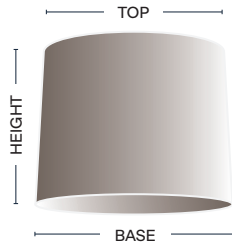

Roman Drum

CODE	BASE	TOP	HEIGHT
SH-06-RMDR	155mm	130mm	140mm
SH-08-RMDR	205mm	180mm	165mm
SH-10-RMDR	255mm	230mm	185mm
SH-12-RMDR	305mm	280mm	210mm
SH-14-RMDR	355mm	330mm	240mm
SH-16-RMDR*	405mm	380mm	260mm
SH-18-RMDR*	460mm	430mm	285mm
SH-20-RMDR*	510mm	480mm	310mm

*Suitable for diffuser