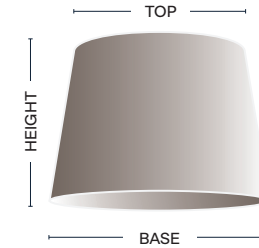

Retro Drum

CODE	BASE	TOP	HEIGHT
SH-08-REDR	205mm	140mm	155mm
SH-10-REDR	250mm	165mm	175mm
SH-12-REDR	305mm	200mm	200mm
SH-14-REDR	355mm	240mm	230mm
SH-16-REDR	405mm	270mm	250mm
SH-18-REDR	460mm	320mm	275mm
SH-20-REDR	510mm	360mm	300mm