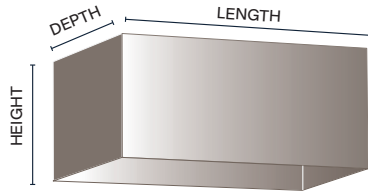

French Drum

CODE	BASE	TOP	HEIGHT
SH-10-FRDR	255mm	205mm	130mm
SH-12-FRDR	305mm	250mm	135mm
SH-14-FRDR	355mm	305mm	160mm
SH-16-FRDR*	405mm	355mm	180mm
SH-18-FRDR*	460mm	405mm	220mm
SH-20-FRDR*	510mm	460mm	250mm
SH-24-FRDR*	610mm	560mm	305mm

**Suitable for diffuser*

Roman Drum

CODE	BASE	TOP	HEIGHT
SH-06-RMDR	155mm	130mm	140mm
SH-08-RMDR	205mm	180mm	165mm
SH-10-RMDR	255mm	230mm	185mm
SH-12-RMDR	305mm	280mm	210mm
SH-14-RMDR	355mm	330mm	240mm
SH-16-RMDR*	405mm	380mm	260mm
SH-18-RMDR*	460mm	430mm	285mm
SH-20-RMDR*	510mm	480mm	310mm

**Suitable for diffuser*

Straight Rectangle

CODE	LENGTH	DEPTH	HEIGHT
SH-06-STRC	150mm	100mm	230mm
SH-08-STRC	205mm	150mm	230mm
SH-10-STRC	255mm	130mm	180mm
SH-12-STRC	305mm	150mm	200mm
SH-14-STRC	355mm	180mm	180mm
SH-16-STRC	405mm	210mm	205mm
SH-18-STRC	460mm	230mm	230mm
SH-20-STRC	510mm	180mm	255mm
SH-22-STRC	560mm	280mm	280mm
SH-24-STRC	610mm	255mm	250mm

Straight Square

CODE	LENGTH	DEPTH	HEIGHT
SH-06-STSQ	155mm	155mm	155mm
SH-08-STSQ	205mm	205mm	205mm
SH-10-STSQ	255mm	255mm	255mm
SH-12-STSQ	305mm	305mm	305mm
SH-14-STSQ	360mm	360mm	360mm
SH-16-STSQ	405mm	405mm	405mm