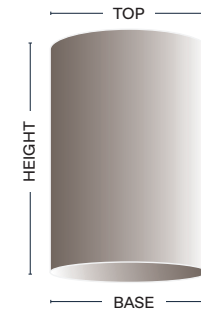

Medium Drum

CODE	BASE	TOP	HEIGHT
SH-04-MEDR	100mm	100mm	130mm
SH-06-MEDR	150mm	150mm	150mm
SH-08-MEDR	205mm	205mm	230mm
SH-10-MEDR	250mm	250mm	255mm
SH-12-MEDR	305mm	305mm	280mm
SH-14-MEDR	355mm	355mm	305mm
SH-16-MEDR*	405mm	405mm	330mm
SH-18-MEDR*	460mm	460mm	355mm
SH-20-MEDR*	510mm	510mm	380mm
SH-22-MEDR*	560mm	560mm	400mm
SH-24-MEDR*	610mm	610mm	430mm

**Suitable for diffuser*

Heathfield&Co

Flat Drum

CODE	BASE	TOP	HEIGHT
SH-08-FLDR	205mm	205mm	130mm
SH-10-FLDR	250mm	250mm	155mm
SH-12-FLDR	305mm	305mm	180mm
SH-14-FLDR	355mm	355mm	200mm
SH-16-FLDR*	405mm	405mm	230mm
SH-18-FLDR*	460mm	460mm	250mm
SH-20-FLDR*	510mm	510mm	280mm
SH-22-FLDR*	560mm	560mm	305mm
SH-24-FLDR*	610mm	610mm	330mm
SH-26-FLDR*	660mm	660mm	355mm
SH-28-FLDR*	715mm	715mm	380mm
SH-32-FLDR*	815mm	815mm	400mm

**Suitable for diffuser*

Thin Drum

CODE	BASE	TOP	HEIGHT
SH-10-THDR	250mm	250mm	130mm
SH-12-THDR	305mm	305mm	150mm
SH-14-THDR	355mm	355mm	165mm
SH-16-THDR*	405mm	405mm	200mm
SH-18-THDR*	460mm	460mm	200mm
SH-20-THDR*	510mm	510mm	200mm
SH-22-THDR*	560mm	560mm	200mm
SH-24-THDR*	610mm	610mm	200mm
SH-26-THDR*	660mm	660mm	200mm
SH-28-THDR*	715mm	715mm	200mm
SH-32-THDR*	815mm	815mm	200mm

**Suitable for diffuser*

Tall Drum

CODE	BASE	TOP	HEIGHT
SH-04-TLDR	100mm	100mm	200mm
SH-05-TLDR	125mm	125mm	205mm
SH-06-TLDR	150mm	150mm	255mm
SH-08-TLDR	205mm	205mm	305mm
SH-10-TLDR	250mm	250mm	355mm
SH-12-TLDR	305mm	305mm	405mm
SH-14-TLDR	355mm	355mm	455mm