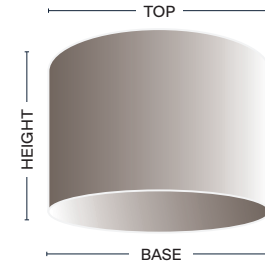

Medium Drum Pendant

CODE	BASE	TOP	HEIGHT	LAMPS
PD-MEDR-024	610mm	610mm	430mm	1 x E27
PD-MEDR-026	660mm	660mm	460mm	1 x E27
PD-MEDR-028*	715mm	715mm	480mm	3 x E27
PD-MEDR-032*	815mm	815mm	500mm	3 x E27
PD-MEDR-039*	990mm	990mm	600mm	3 x E27
PD-MEDR-043*	1100mm	1100mm	700mm	3 x E27

*Suspension required on shades sized 28" and above