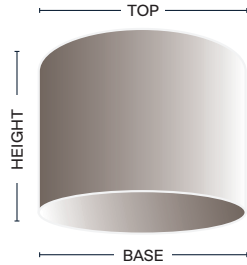

Flat Drum Pendant

CODE	BASE	TOP	HEIGHT	LAMPS
PD-FLDR-024	610mm	610mm	330mm	1 x E27
PD-FLDR-026	660mm	660mm	355mm	1 x E27
PD-FLDR-028*	715mm	715mm	380mm	3 x E27
PD-FLDR-032*	815mm	815mm	400mm	3 x E27
PD-FLDR-039*	990mm	990mm	450mm	3 x E27
PD-FLDR-043*	1100mm	1100mm	500mm	3 x E27

*Suspension required on shades sized 28" and above