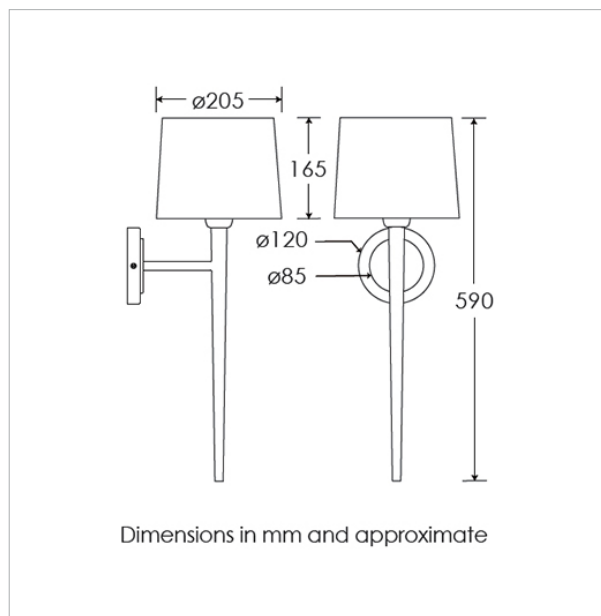

H&CO

LIGHT BEYOND DESIGN