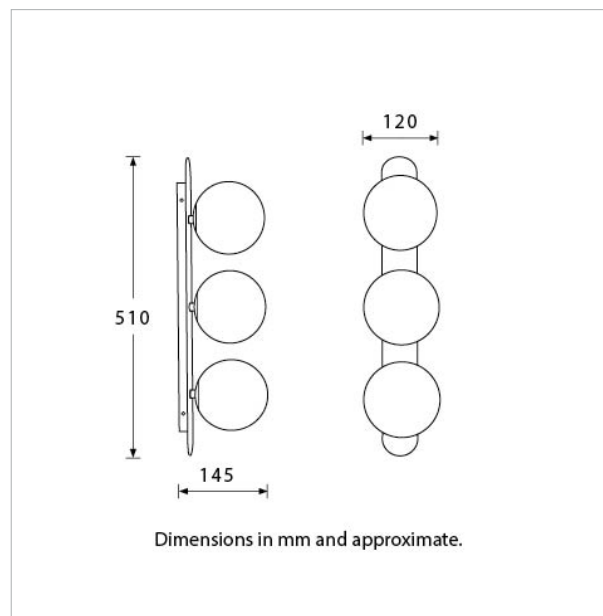

H&
CO

LIGHT BEYOND DESIGN