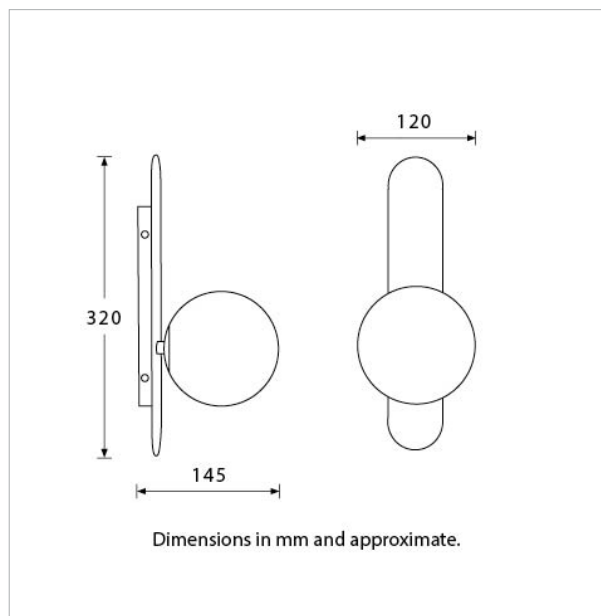

H&
CO

LIGHT BEYOND DESIGN