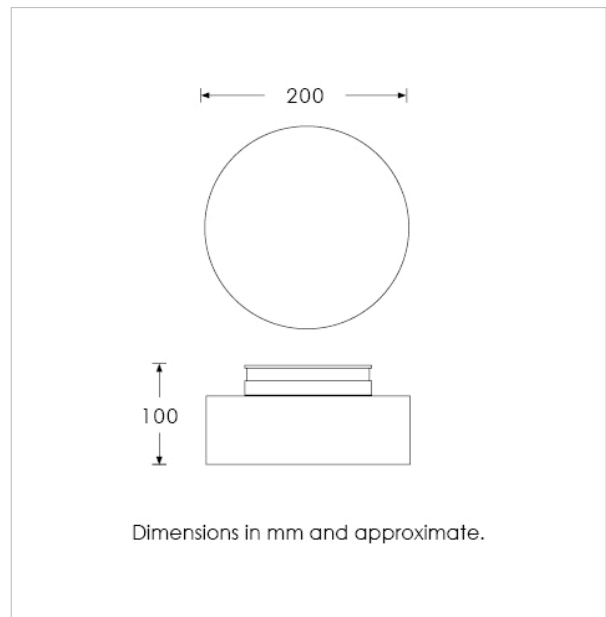

H&CO

LIGHT BEYOND DESIGN