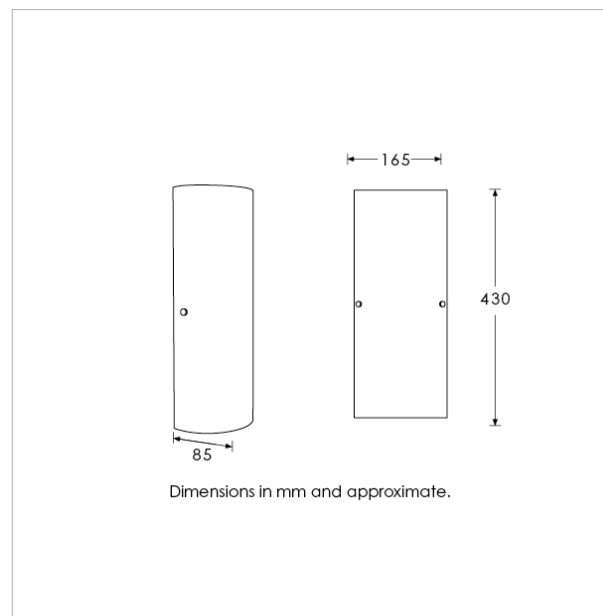

FIXING NOTE

It is the buyer's responsibility to ensure that suitable fixings are used.

*Please refer to our Terms & Conditions for further information.