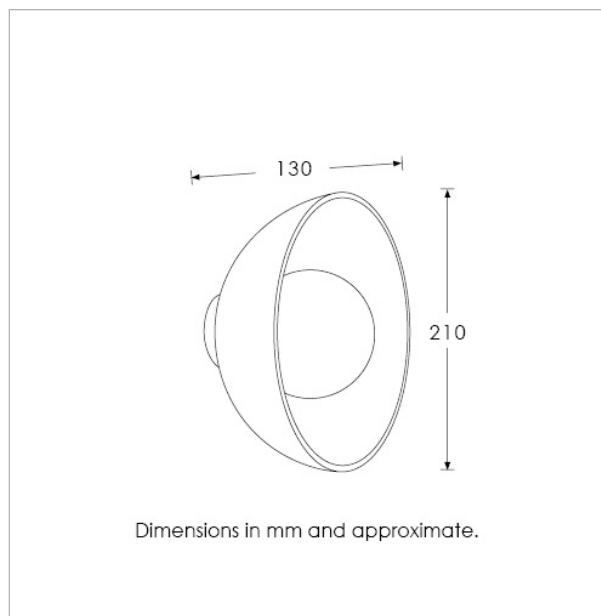

H&
CO

LIGHT BEYOND DESIGN