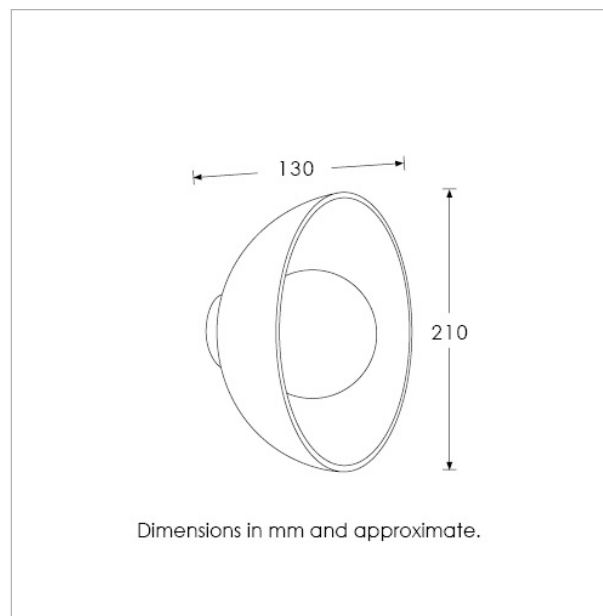

H&
CO

LIGHT BEYOND DESIGN