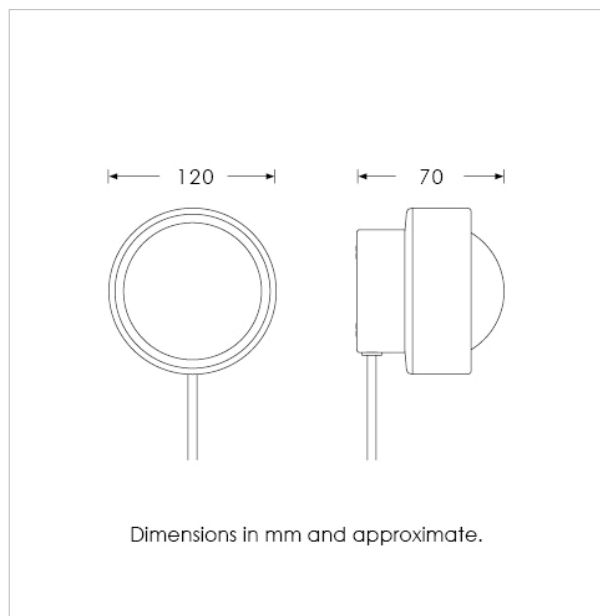

H&CO

LIGHT BEYOND DESIGN

www.heathfield.co.uk | +44 (0) 1732 350450 | sales@heathfield.co.uk
Unit 1, Priory Road, Tonbridge, Kent, TN9 2AF, United Kingdom. This specification is subject to our standard Terms & Conditions, a copy of which can be found at heathfield.co.uk. © 2023 Heathfield & Co. All rights reserved.