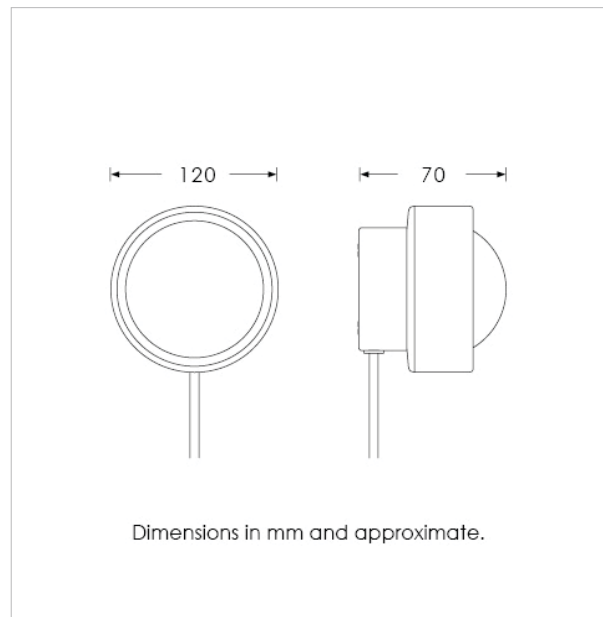

H&
CO

LIGHT BEYOND DESIGN