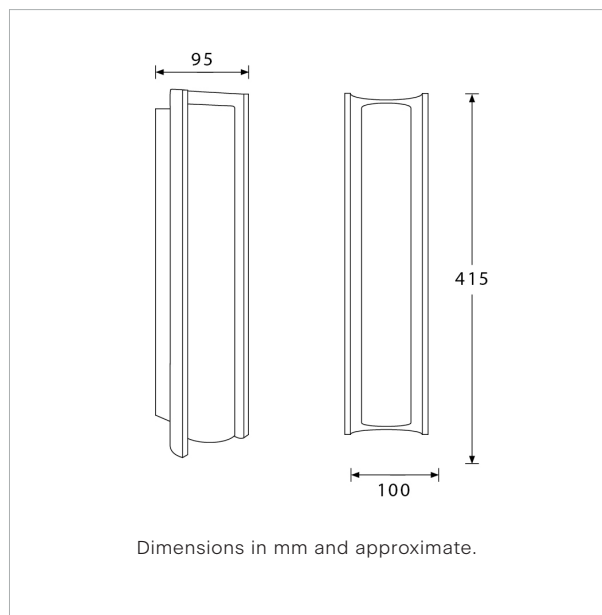

H&
CO

LIGHT BEYOND DESIGN

www.heathfield.co.uk | +44 (0) 1732 350450 | sales@heathfield.co.uk
Unit 1, Priory Road, Tonbridge, Kent, TN9 2AF, United Kingdom. This specification is subject to our standard Terms & Conditions, a copy of which can be found at heathfield.co.uk. © 2023 Heathfield & Co. All rights reserved.