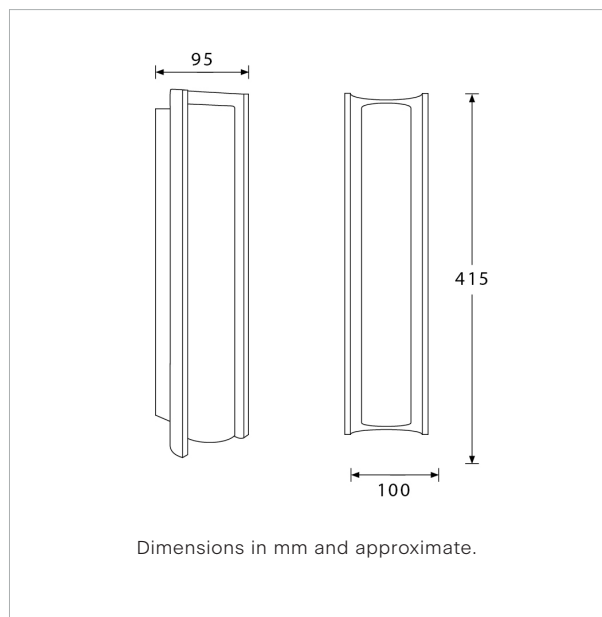

H&
CO

LIGHT BEYOND DESIGN

www.heathfield.co.uk | +44 (0) 1732 350450 | sales@heathfield.co.uk
Unit 1, Priory Road, Tonbridge, Kent, TN9 2AF, United Kingdom. This specification is subject to our standard Terms & Conditions, a copy of which can be found at heathfield.co.uk. © 2023 Heathfield & Co. All rights reserved.