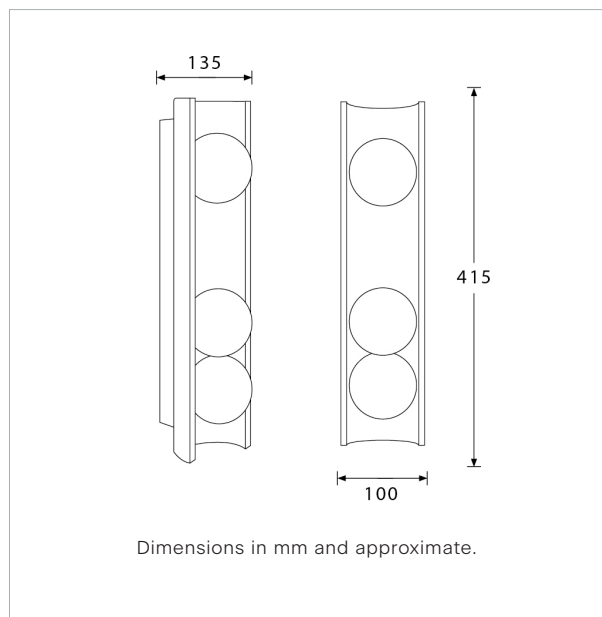

H&
CO

LIGHT BEYOND DESIGN

www.heathfield.co.uk | + 44 (0) 1732 350450 | sales@heathfield.co.uk
Unit 1, Priory Road, Tonbridge, Kent, TN9 2AF, United Kingdom. This specification is subject to our standard Terms & Conditions, a copy of which can be found at heathfield.co.uk. © 2023 Heathfield & Co. All rights reserved.