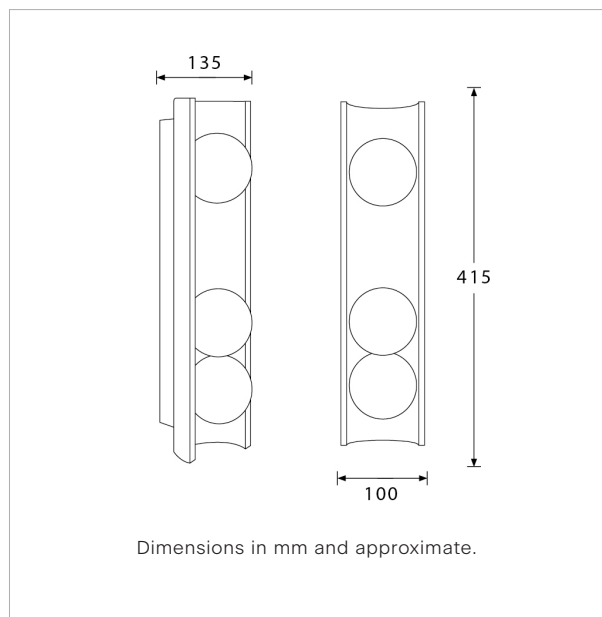

H&
CO

LIGHT BEYOND DESIGN

www.heathfield.co.uk | +44 (0) 1732 350450 | sales@heathfield.co.uk
Unit 1, Priory Road, Tonbridge, Kent, TN9 2AF, United Kingdom. This specification is subject to our standard Terms & Conditions, a copy of which can be found at heathfield.co.uk. © 2023 Heathfield & Co. All rights reserved.