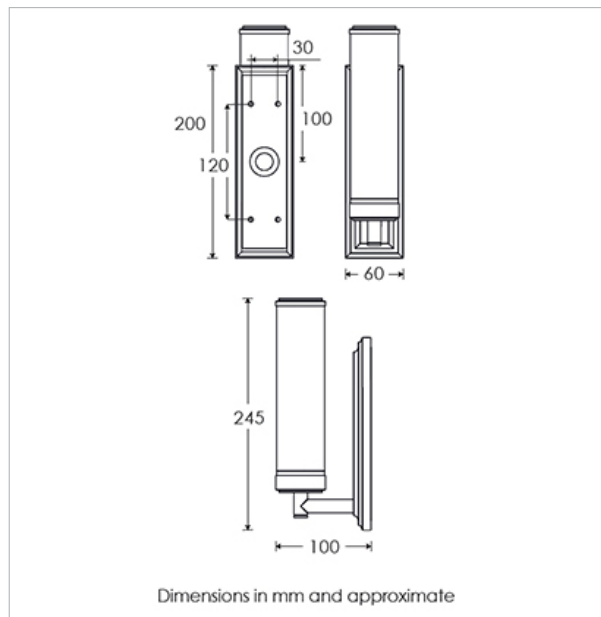

H&CO

LIGHT BEYOND DESIGN