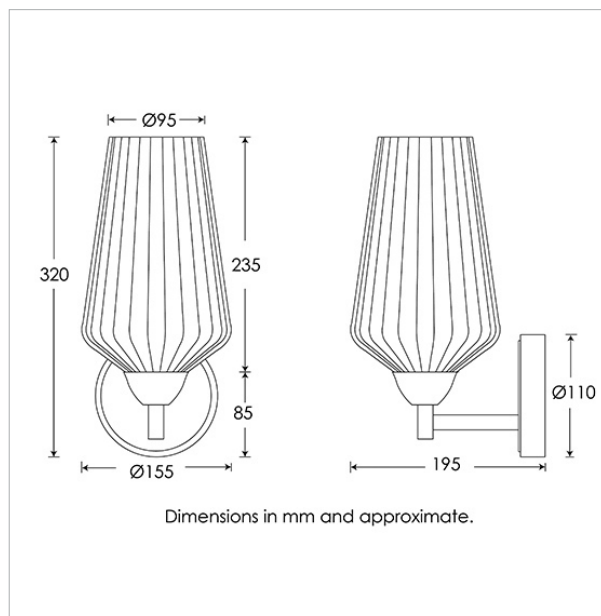

H&CO

LIGHT BEYOND DESIGN