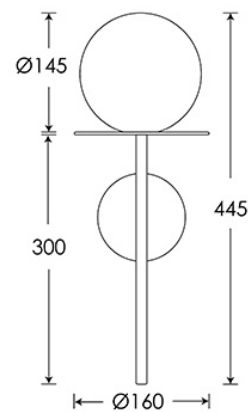

Heathfield&Co

Product Specification Sheet

WALL LIGHT | HALO

PRODUCT INFORMATION

Base Code: WL-HALO-PBRS-WHTE

Material: Metal & Glass

Finish shown: Polished Brass

TECHNICAL INFORMATION

Weight: 1.5kg / 3.3lbs

Switching & Plug: Hardwired

Lamping: 1x G9 lampholder

25W max. LED lamps recommended.

Lamps not included

TOTAL HEIGHT: 445 mm / 17¹/₂"

TOTAL WIDTH: 160 mm / 6¹/₄"

PROJECTION: 175 mm / 7"

FIXING NOTE

It is the buyer's responsibility to ensure that suitable fixings are used.

*Please refer to our Terms & Conditions for further information.

Dimensions in mm and approximate.

H&CO

LIGHT BEYOND DESIGN