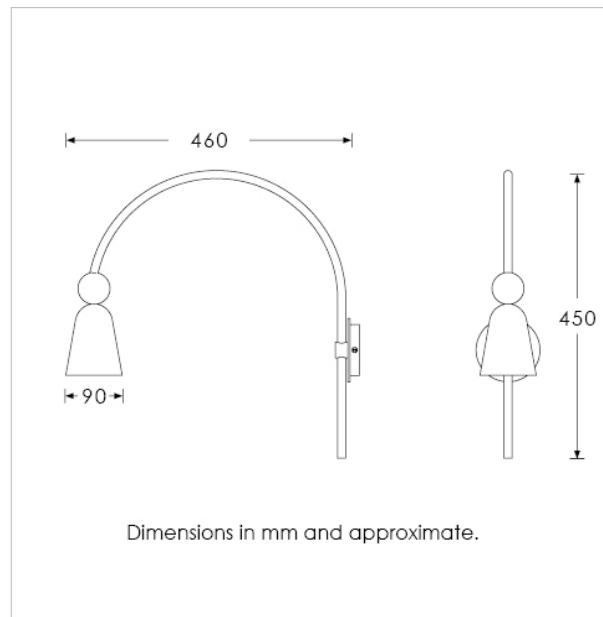

H&
CO

LIGHT BEYOND DESIGN