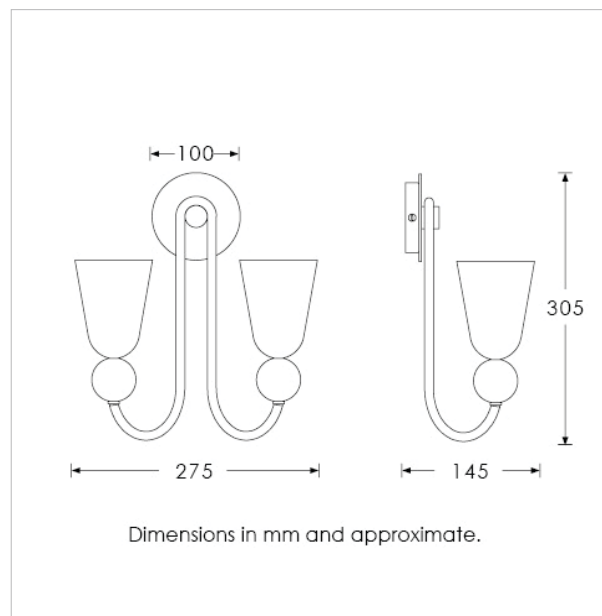

H&CO

LIGHT BEYOND DESIGN