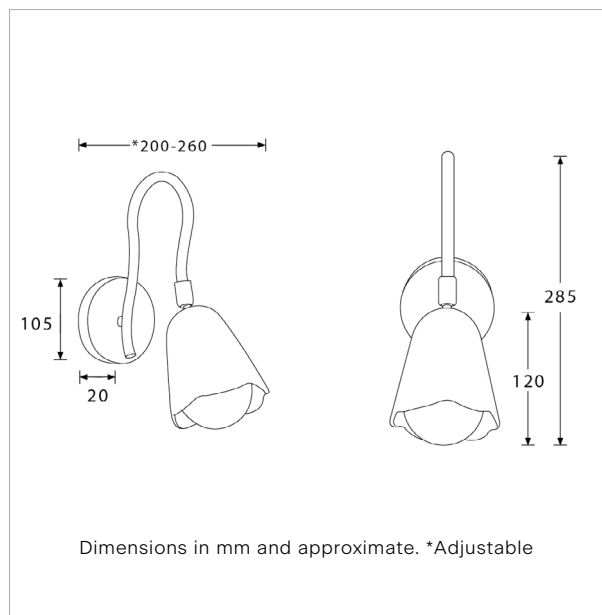

H&
CO

LIGHT BEYOND DESIGN

www.heathfield.co.uk | +44 (0) 1732 350450 | sales@heathfield.co.uk
Unit 1, Priory Road, Tonbridge, Kent, TN9 2AF, United Kingdom. This specification is subject to our standard Terms & Conditions, a copy of which can be found at heathfield.co.uk. © 2023 Heathfield & Co. All rights reserved.