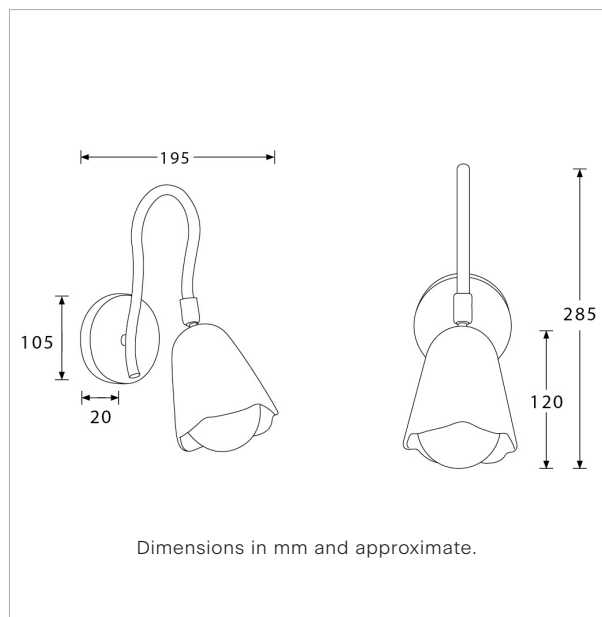

H&
CO

LIGHT BEYOND DESIGN

www.heathfield.co.uk | +44 (0) 1732 350450 | sales@heathfield.co.uk
Unit 1, Priory Road, Tonbridge, Kent, TN9 2AF, United Kingdom. This specification is subject to our standard Terms & Conditions, a copy of which can be found at heathfield.co.uk. © 2023 Heathfield & Co. All rights reserved.