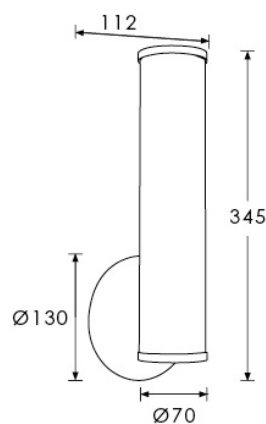

Heathfield&Co

Product Specification Sheet

WALL LIGHT | ESME SINGLE

PRODUCT INFORMATION

Base Code: WL-ESME-BBRZ-FRCR-SNG

Material: Glass

Finish shown: Frosted Crackle

Metalwork: Blackened Bronze

TECHNICAL INFORMATION

Weight: 1.8 kg / 3.9 lb

Switching & Plug: Hardwired

Lamping: Integrated LED 3000 Kelvin - 8W Mains

Dimmable Driver contained within the backbox.

Lumen Output: Approx. 500Lm

TOTAL HEIGHT: 345 mm / 13.58 In

TOTAL WIDTH: 130 mm / 5.12 In

PROJECTION: 112mm / 4.40 In

UKCA / CE / WIRED USING US COMPONENTS

IP44 RATED

WARRANTY

10 years*

FINISHING NOTE

Our carefully selected glass and metalwork components are all hand finished by skilled artisans and as such no two products are exactly the same - something that adds to the unique charm of this product.

*Please refer to our Terms & Conditions for further information.

Dimensions in mm and approximate.

H&
CO

LIGHT BEYOND DESIGN