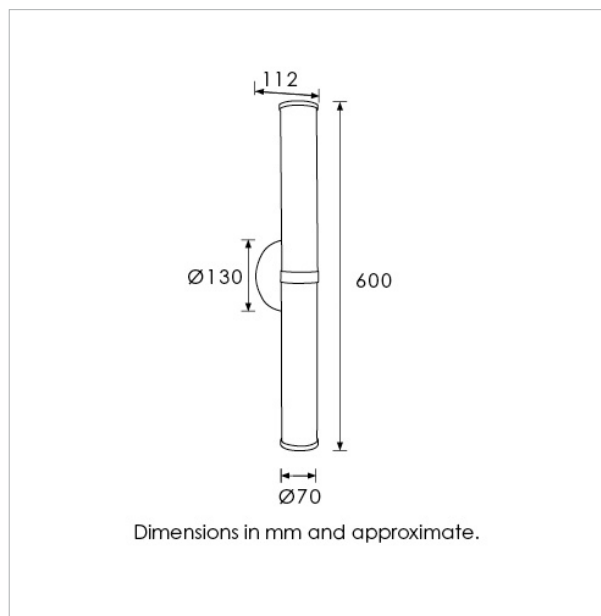

H&CO

LIGHT BEYOND DESIGN