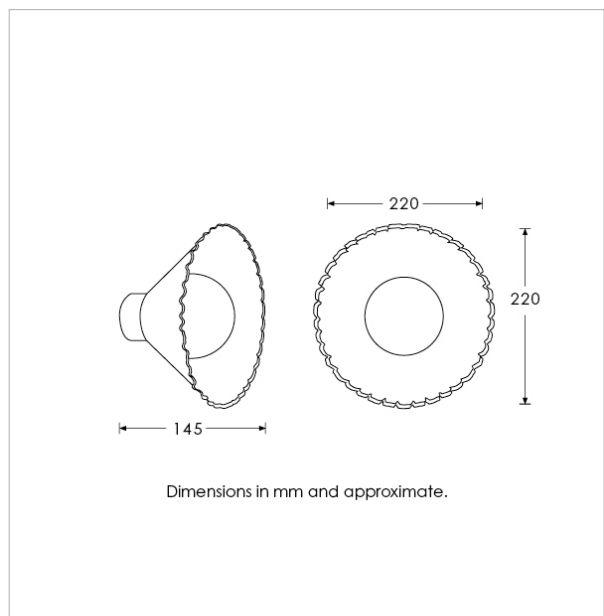

H&
CO

LIGHT BEYOND DESIGN