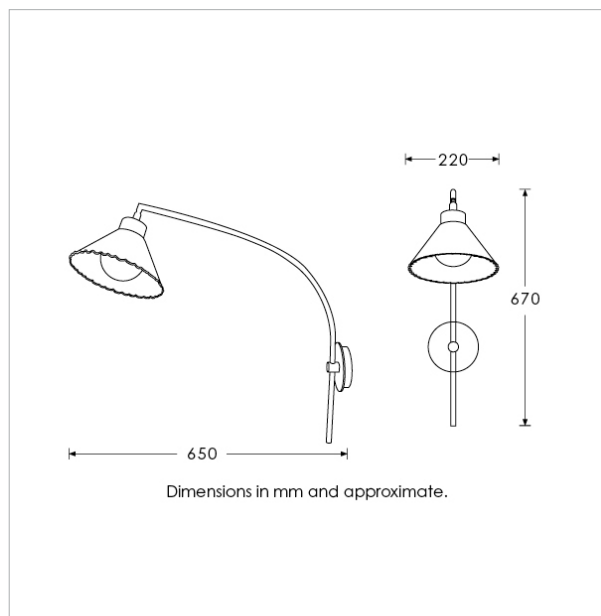

H&
CO

LIGHT BEYOND DESIGN