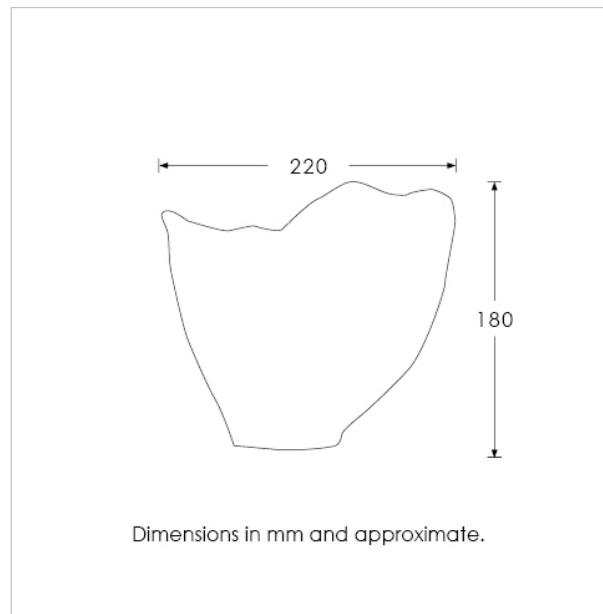

H&
CO

LIGHT BEYOND DESIGN

www.heathfield.co.uk | +44 (0) 1732 350450 | sales@heathfield.co.uk
Unit 1, Priory Road, Tonbridge, Kent, TN9 2AF, United Kingdom. This specification is subject to our standard Terms & Conditions, a copy of which can be found at heathfield.co.uk. © 2023 Heathfield & Co. All rights reserved.