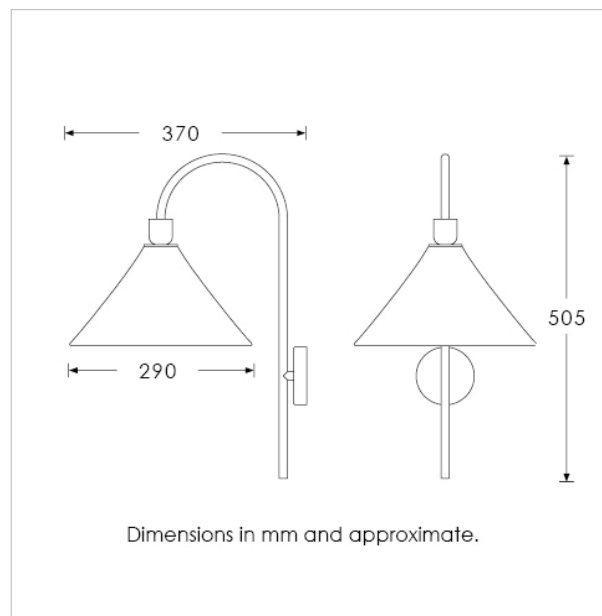

H&CO

LIGHT BEYOND DESIGN