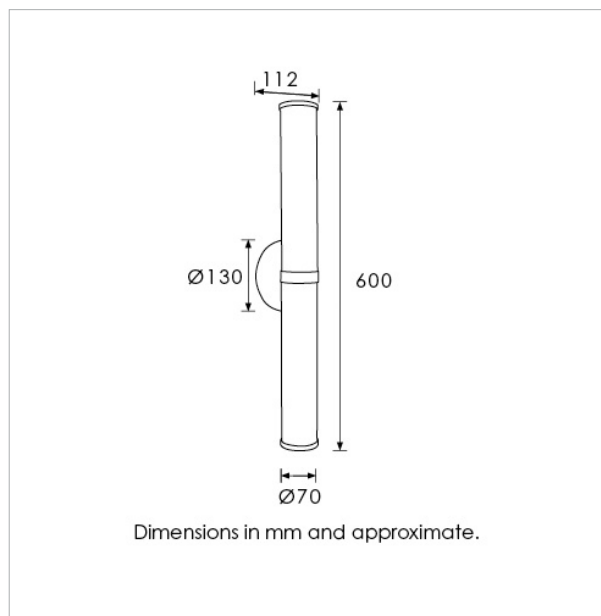

Dimensions in mm and approximate.

H&CO

LIGHT BEYOND DESIGN