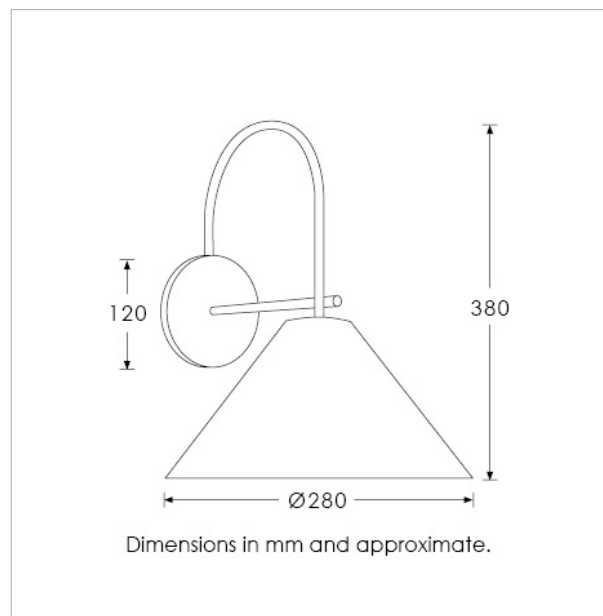

H&
CO

LIGHT BEYOND DESIGN