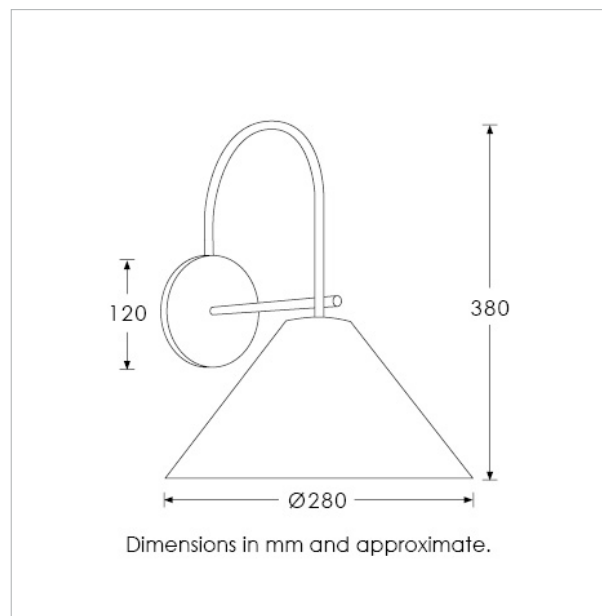

H&
CO

LIGHT BEYOND DESIGN