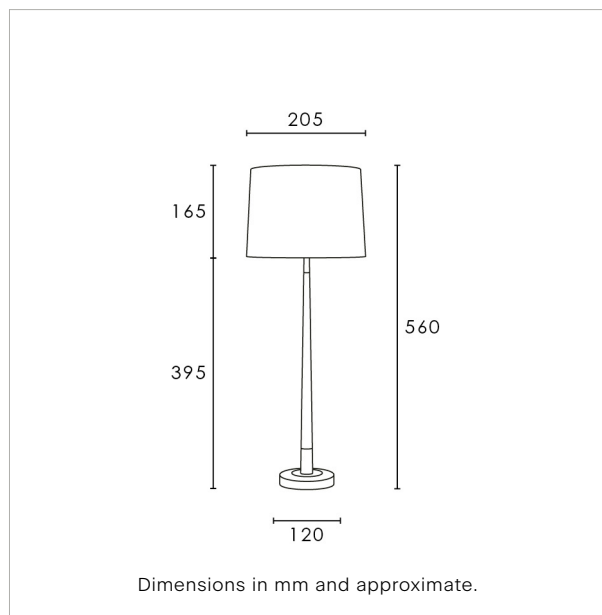

H&
CO

LIGHT BEYOND DESIGN

www.heathfield.co.uk | +44 (0) 1732 350450 | sales@heathfield.co.uk

Unit 1, Priory Road, Tonbridge, Kent, TN9 2AF, United Kingdom. This specification is subject to our standard Terms & Conditions, a copy of which can be found at heathfield.co.uk. © 2026 Heathfield & Co. All rights reserved.