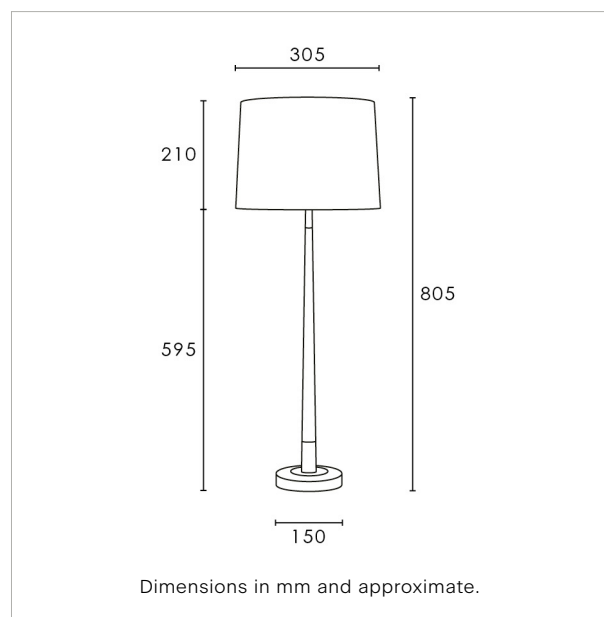

H&
CO

LIGHT BEYOND DESIGN

www.heathfield.co.uk | +44 (0) 1732 350450 | sales@heathfield.co.uk
Unit 1, Priory Road, Tonbridge, Kent, TN9 2AF, United Kingdom. This specification is subject to our standard Terms & Conditions, a copy of which can be found at heathfield.co.uk. © 2026 Heathfield & Co. All rights reserved.