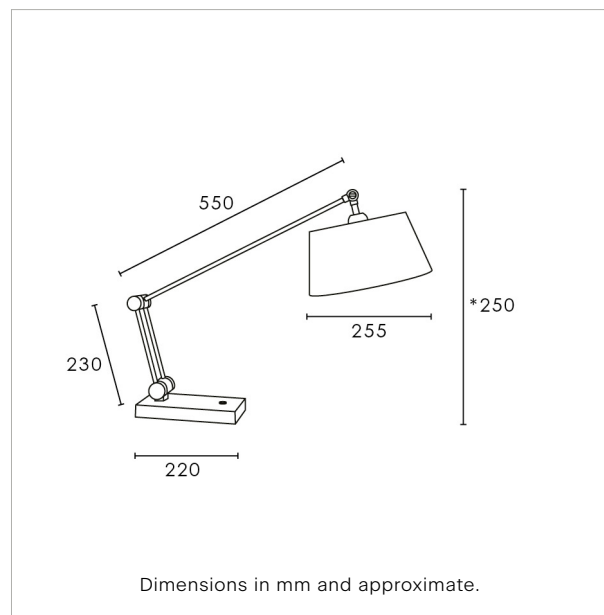

H&
CO

LIGHT BEYOND DESIGN

www.heathfield.co.uk | +44 (0) 1732 350450 | sales@heathfield.co.uk
Unit 1, Priory Road, Tonbridge, Kent, TN9 2AF, United Kingdom. This specification is subject to our standard Terms & Conditions, a copy of which can be found at heathfield.co.uk. © 2026 Heathfield & Co. All rights reserved.