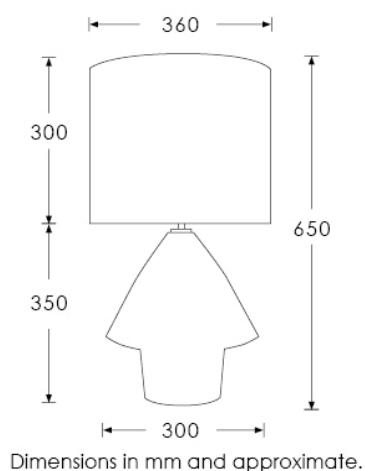

H&
CO

LIGHT BEYOND DESIGN