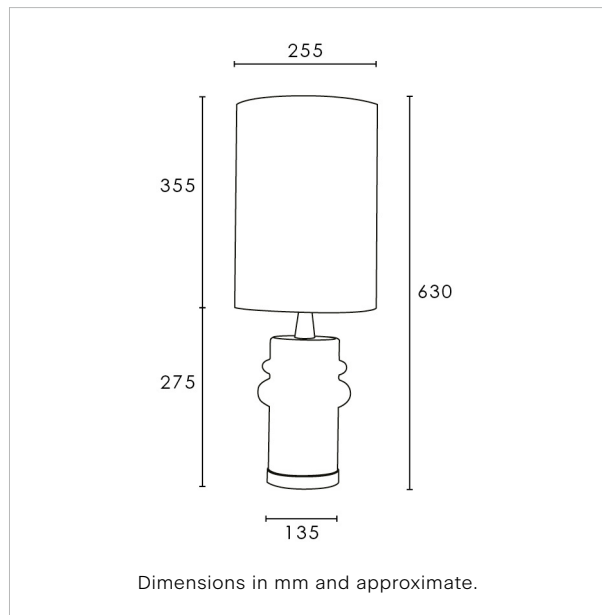

H&
CO

LIGHT BEYOND DESIGN

www.heathfield.co.uk | +44 (0) 1732 350450 | sales@heathfield.co.uk
Unit 1, Priory Road, Tonbridge, Kent, TN9 2AF, United Kingdom. This specification is subject to our standard Terms & Conditions, a copy of which can be found at heathfield.co.uk. © 2026 Heathfield & Co. All rights reserved.