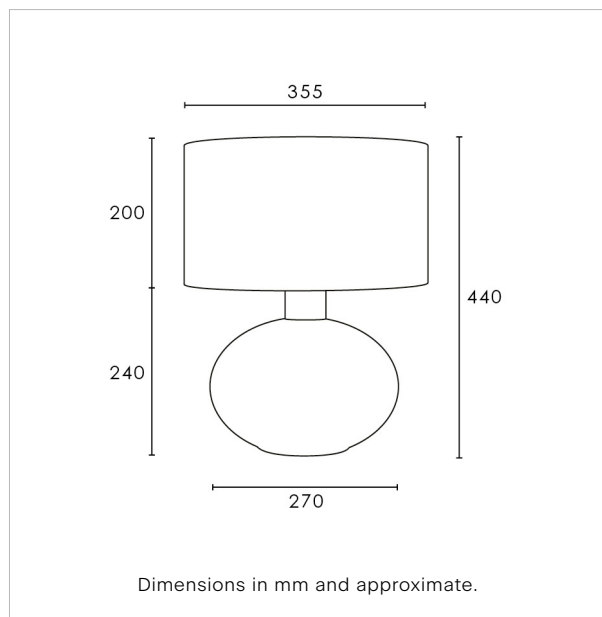

H&
CO

LIGHT BEYOND DESIGN

www.heathfield.co.uk | +44 (0) 1732 350450 | sales@heathfield.co.uk

Unit 1, Priory Road, Tonbridge, Kent, TN9 2AF, United Kingdom. This specification is subject to our standard Terms & Conditions, a copy of which can be found at heathfield.co.uk. © 2026 Heathfield & Co. All rights reserved.