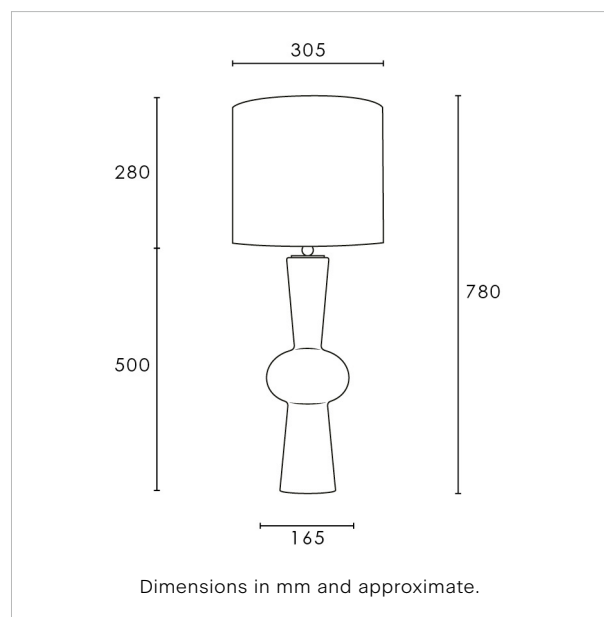

H&
CO

LIGHT BEYOND DESIGN

www.heathfield.co.uk | +44 (0) 1732 350450 | sales@heathfield.co.uk

Unit 1, Priory Road, Tonbridge, Kent, TN9 2AF, United Kingdom. This specification is subject to our standard Terms & Conditions, a copy of which can be found at heathfield.co.uk. © 2026 Heathfield & Co. All rights reserved.