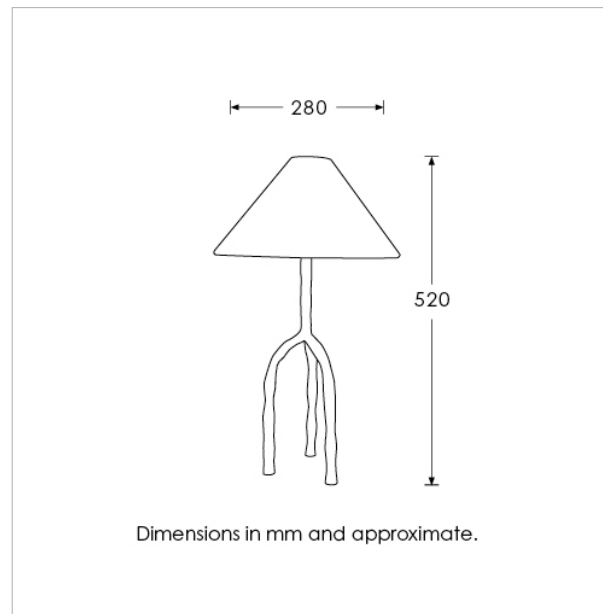

CLEANING INSTRUCTIONS

The finishes on this luminaire only require regular cleaning with a soft dry duster. Abrasive or chemical cleaners may harm the finish and should not be used. Shade to be dusted with a clean dry cloth.

*Please refer to our Terms & Conditions for further information.