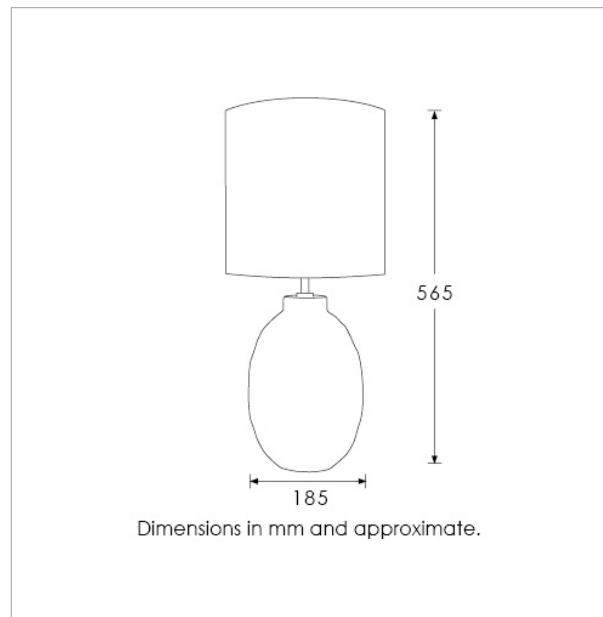

H&
CO

LIGHT BEYOND DESIGN