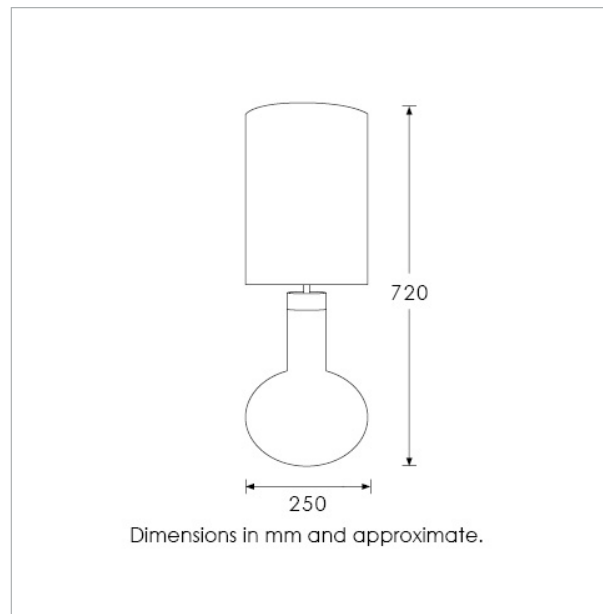

H&C
CO

LIGHT BEYOND DESIGN