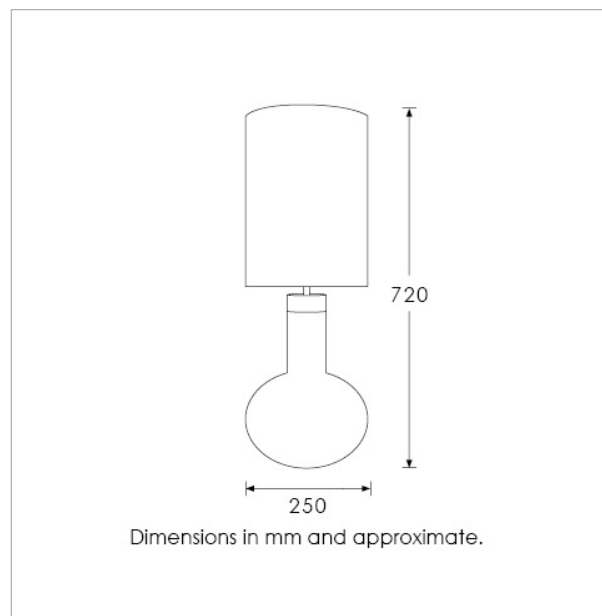

H&C
CO

LIGHT BEYOND DESIGN