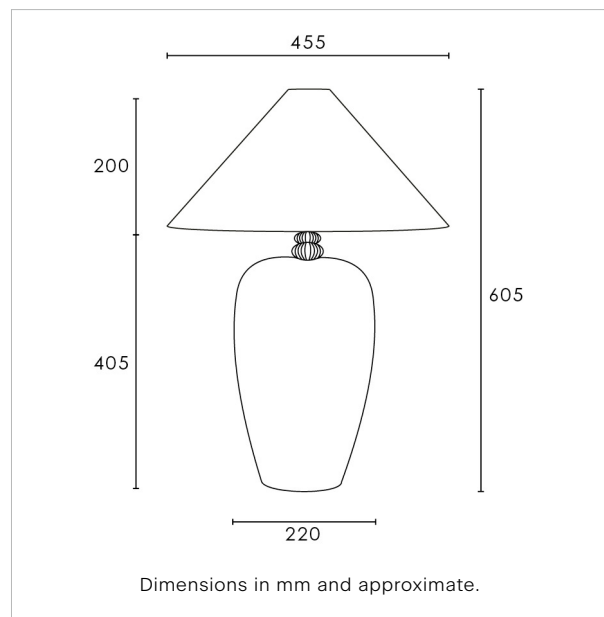

H&
CO

LIGHT BEYOND DESIGN

www.heathfield.co.uk | +44 (0) 1732 350450 | sales@heathfield.co.uk

Unit 1, Priory Road, Tonbridge, Kent, TN9 2AF, United Kingdom. This specification is subject to our standard Terms & Conditions, a copy of which can be found at heathfield.co.uk. © 2026 Heathfield & Co. All rights reserved.