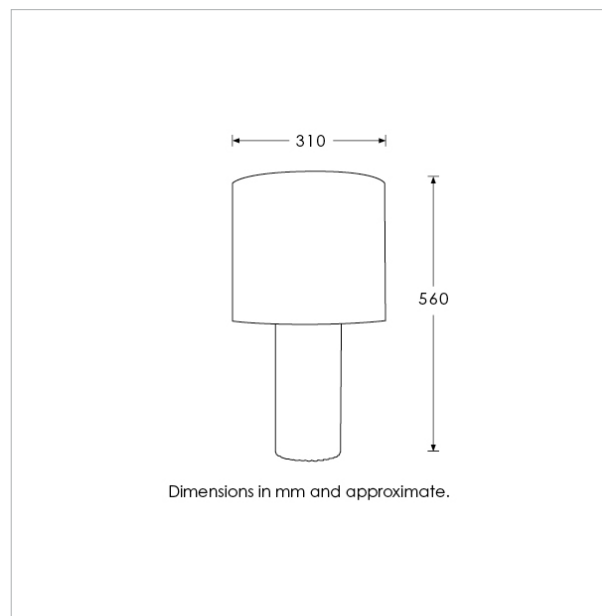

H&
CO

LIGHT BEYOND DESIGN

www.heathfield.co.uk | +44 (0) 1732 350450 | sales@heathfield.co.uk
Unit 1, Priory Road, Tonbridge, Kent, TN9 2AF, United Kingdom. This specification is subject to our standard Terms & Conditions, a copy of which can be found at heathfield.co.uk. © 2023 Heathfield & Co. All rights reserved.