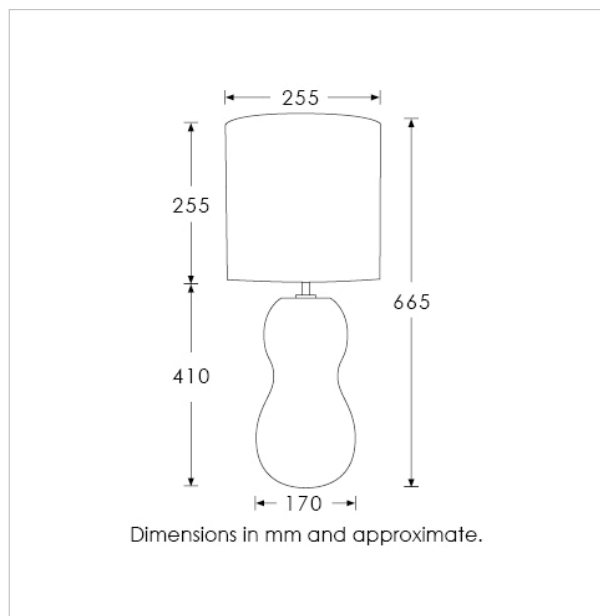

H&CO

LIGHT BEYOND DESIGN