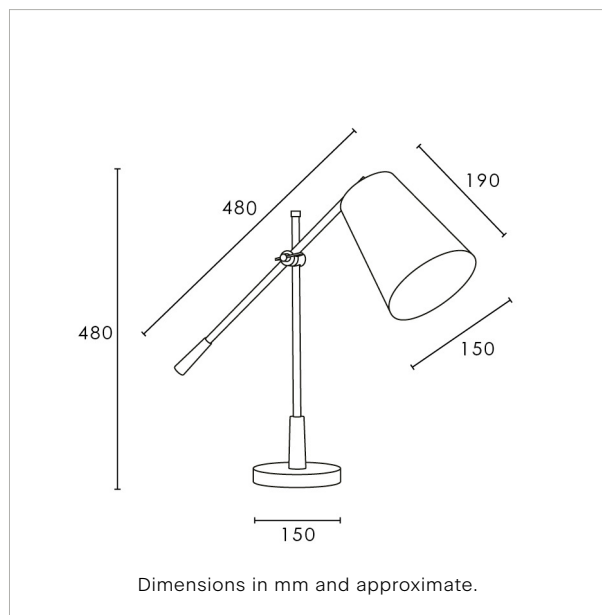

Dimensions in mm and approximate.

H&
CO

LIGHT BEYOND DESIGN

www.heathfield.co.uk | +44 (0) 1732 350450 | sales@heathfield.co.uk

Unit 1, Priory Road, Tonbridge, Kent, TN9 2AF, United Kingdom. This specification is subject to our standard Terms & Conditions, a copy of which can be found at heathfield.co.uk. © 2026 Heathfield & Co. All rights reserved.