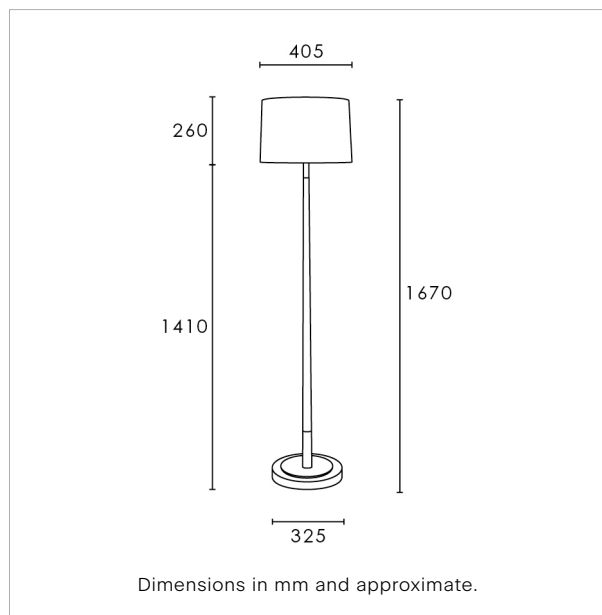

H&
CO

LIGHT BEYOND DESIGN

www.heathfield.co.uk | +44 (0) 1732 350450 | sales@heathfield.co.uk
Unit 1, Priory Road, Tonbridge, Kent, TN9 2AF, United Kingdom. This specification is subject to our standard Terms & Conditions, a copy of which can be found at heathfield.co.uk. © 2026 Heathfield & Co. All rights reserved.