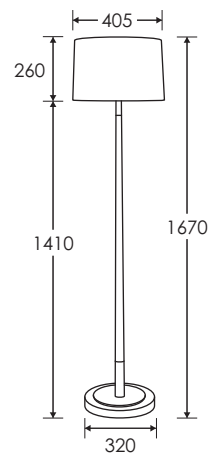

Heathfield&Co

Product Specification Sheet

FLOOR LAMP | VELETTO

PRODUCT INFORMATION

Base Code: FL-VELE-BABR-SBLK

Material: Metal

Finish shown: Satin Black & Brushed Brass

Lampshade: 16" Roman Drum / SH-16-RMDR

Flex: UK & EU 1.5 metres of Black PVC flex /

US Black PVC flex

TECHNICAL INFORMATION

Weight: 8kg / 17lbs

Plug: Black 13amp UK plug /

Black Schuko EU plug / Black US polarised plug

Switching: Black foot switch

Lamping: 1x E27 lampholder / 1x E26 US lampholder

80W max. LED lamps recommended.

Lamps not included

BASE HEIGHT: 1410 mm / 55¹/₂"

TOTAL HEIGHT: 1670 mm / 65³/₄"

BASE WIDTH: 320 mm / 12¹/₂"

SHADE WIDTH: 405 mm / 16"

*Please refer to our Terms & Conditions for further information.

Dimensions in mm and approximate.

H&
CO

LIGHT BEYOND DESIGN