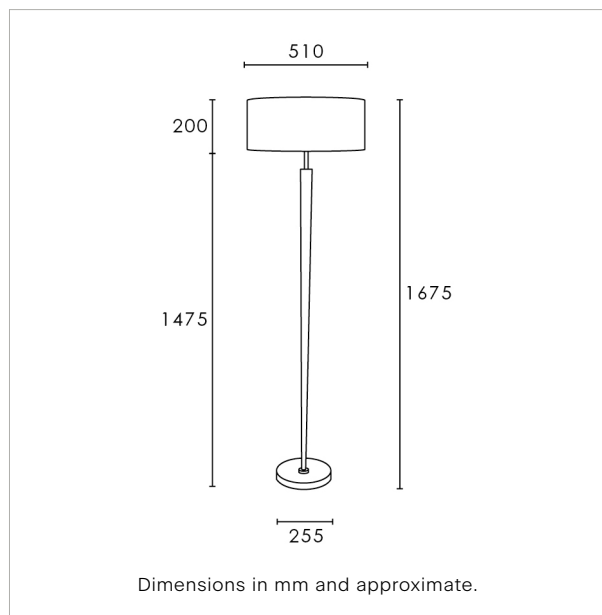

H&
CO

LIGHT BEYOND DESIGN

www.heathfield.co.uk | +44 (0) 1732 350450 | sales@heathfield.co.uk

Unit 1, Priory Road, Tonbridge, Kent, TN9 2AF, United Kingdom. This specification is subject to our standard Terms & Conditions, a copy of which can be found at heathfield.co.uk. © 2026 Heathfield & Co. All rights reserved.