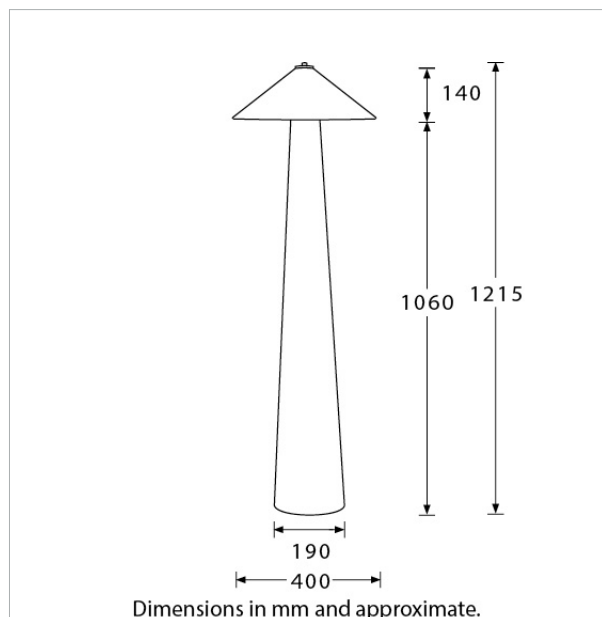

H&
CO

LIGHT BEYOND DESIGN