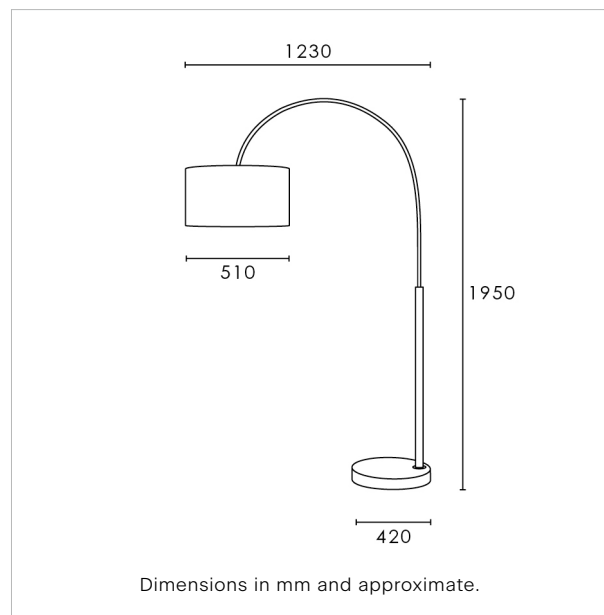

Dimensions in mm and approximate.

H&
CO

LIGHT BEYOND DESIGN

www.heathfield.co.uk | +44 (0) 1732 350450 | sales@heathfield.co.uk
Unit 1, Priory Road, Tonbridge, Kent, TN9 2AF, United Kingdom. This specification is subject to our standard Terms & Conditions, a copy of which can be found at heathfield.co.uk. © 2026 Heathfield & Co. All rights reserved.