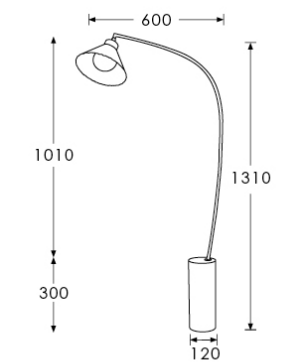

Heathfield&Co

Product Specification Sheet

FLOOR LAMP | DAISY

PRODUCT INFORMATION

Base Code: FL-DAIS-SBRS-SMOK

Material: Glass

Finish shown: Smoke

Metalwork: Satin Brass

Flex: UK & EU 1.5 metres of Black braided flex /
US Black braided flex

TECHNICAL INFORMATION

Weight: 13.7kg / 30lbs

Plug: Black 13amp UK plug /

Black Schuko EU plug / Black US polarised plug

Switching: Black foot switch

Lamping: 1x G9 lampholder / 1x G9 US lampholder
25W max. LED lamps recommended.

Lamps not included

BASE HEIGHT: 300 mm / 11.8"

BASE WIDTH: 120 mm / 4.7"

TOTAL WIDTH: 600 mm / 23.6"

UKCA / CE / UL COMPLIANT

*Please refer to our Terms & Conditions for further information.

Dimensions in mm and approximate.

H&
CO

LIGHT BEYOND DESIGN