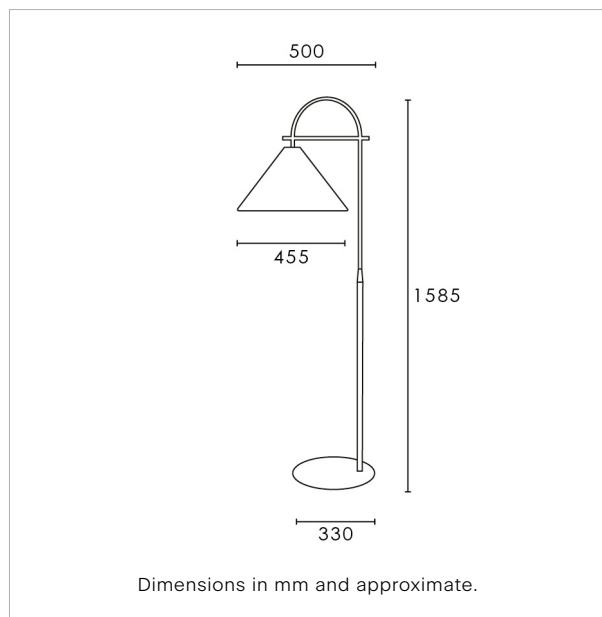

H&
CO

LIGHT BEYOND DESIGN

www.heathfield.co.uk | +44 (0) 1732 350450 | sales@heathfield.co.uk
Unit 1, Priory Road, Tonbridge, Kent, TN9 2AF, United Kingdom. This specification is subject to our standard Terms & Conditions, a copy of which can be found at heathfield.co.uk. © 2026 Heathfield & Co. All rights reserved.