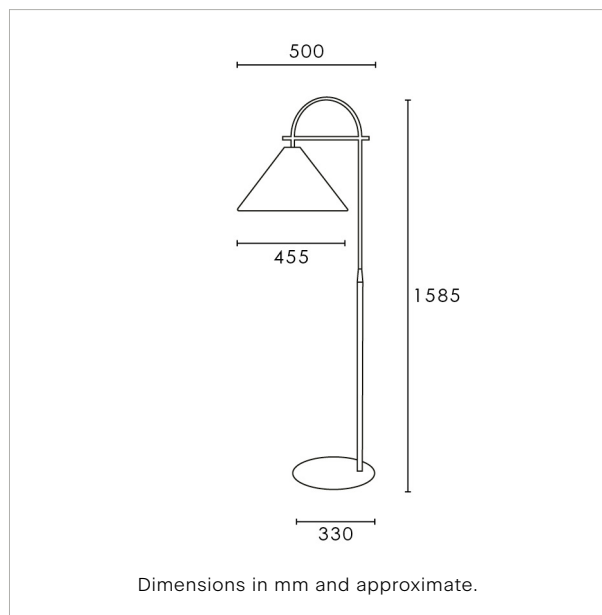

H&
CO

LIGHT BEYOND DESIGN

www.heathfield.co.uk | +44 (0) 1732 350450 | sales@heathfield.co.uk
Unit 1, Priory Road, Tonbridge, Kent, TN9 2AF, United Kingdom. This specification is subject to our standard Terms & Conditions, a copy of which can be found at heathfield.co.uk. © 2026 Heathfield & Co. All rights reserved.