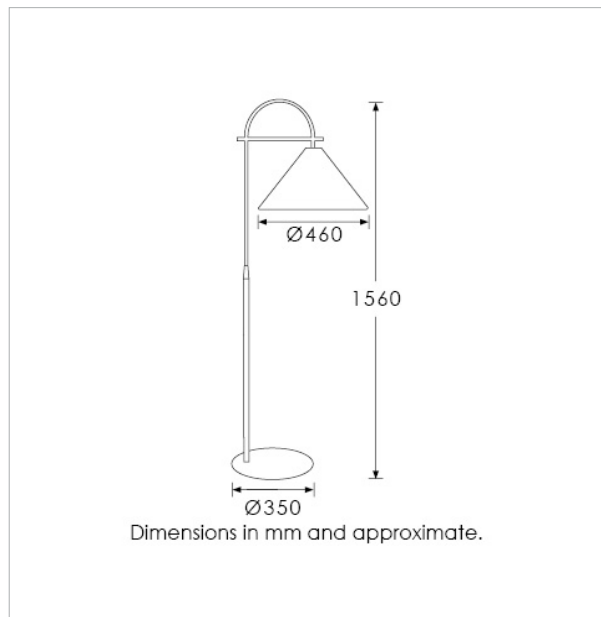

BASE HEIGHT: 1560 mm / 61¹/₂"
TOTAL HEIGHT: 1560 mm / 61¹/₂"
BASE WIDTH: 350 mm / 13³/₄"
SHADE WIDTH: 460 mm / 18"

UKCA / CE / UL COMPLIANT

WARRANTY

10 years*

FINISHING NOTE

All metalwork is handcrafted and may vary from piece to piece with slight variation in finish and detailing.

Base Code: FL-ARLO-BRNZ
Material: Metal
Finish shown: Bronze
Lampshade: 18" Arlo Drum / SH-18-ARLO
Flex: UK & EU 1.5 metres of Black braided flex / US Black braided flex

TECHNICAL INFORMATION

Weight: 5.9kg / 13lbs
Plug: Black 13amp UK plug / Black Schuko EU plug / Black US polarised plug
Switching: Black foot switch
Lamping: 1x E27 lampholder / 1x E26 US lampholder
60W max. LED lamps recommended.
Lamps not included

*Please refer to our Terms & Conditions for further information.

Dimensions in mm and approximate.

H&CO

LIGHT BEYOND DESIGN