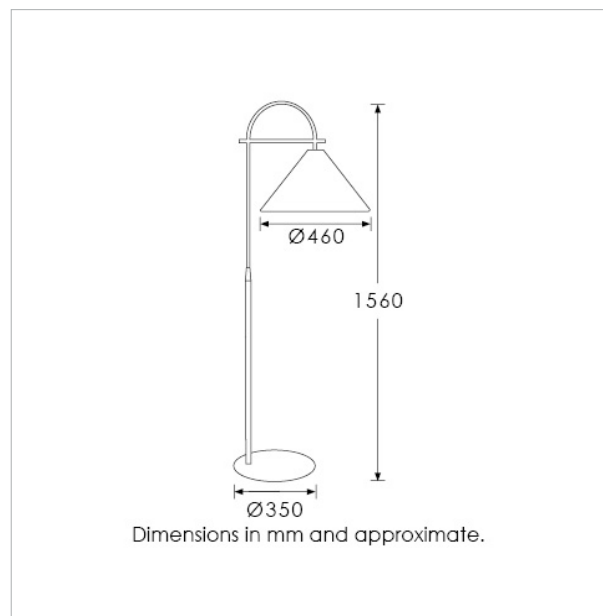

Dimensions in mm and approximate.

H&
CO

LIGHT BEYOND DESIGN