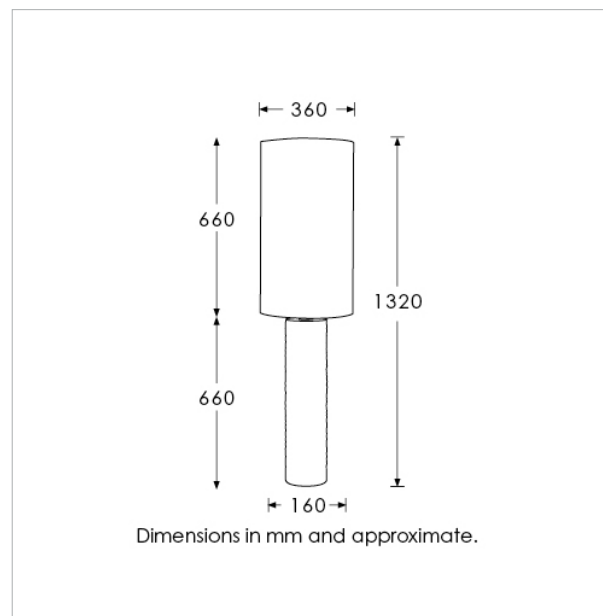

H&CO

LIGHT BEYOND DESIGN