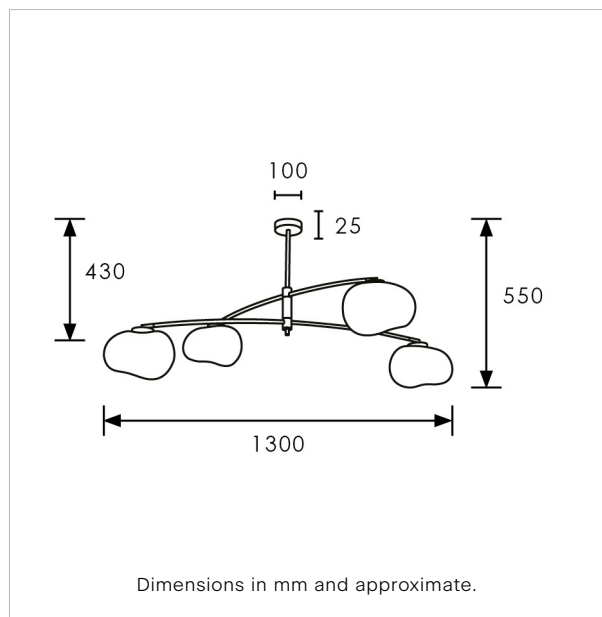

**H&
CO**

LIGHT BEYOND DESIGN

www.heathfield.co.uk | +44 (0) 1732 350450 | sales@heathfield.co.uk
Unit 1, Priory Road, Tonbridge, Kent, TN9 2AF, United Kingdom. This specification is subject to our standard Terms & Conditions, a copy of which can be found at heathfield.co.uk. © 2025 Heathfield & Co. All rights reserved.